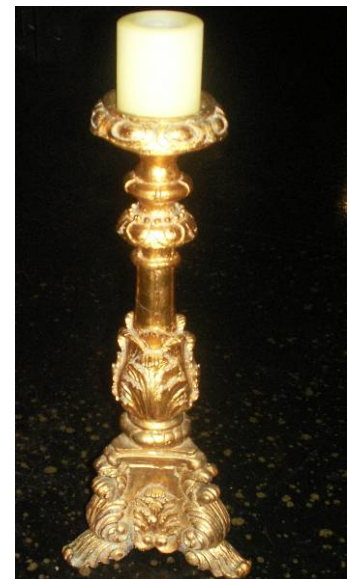

THE WILLIAM MAY CORPORATION – PROP HIRE

CANDELABRAS, CANDLE HOLDERS & CANDLE STICKS

Prices are exclusive of gst and represent a weekend hire.

Black & Gold Candelabra
Quantity – 2 #CDL001
Height – 138 Width – 60 cm
Hire: \$35 each

Light Shade Candlestick + Base
Quantity – 2 #CDL002
Height – 155 cm Width – 40 cm
Hire: \$55 each

2 Tier Candle Holder
Quantity – 2 #CDL003
Height – 62 cm Width – 40 cm
Hire: \$ 65 pair

Candle Holder
Quantity – 2 #CDL004
Height – 100 cm Width – 35 cm
Hire: \$35 each