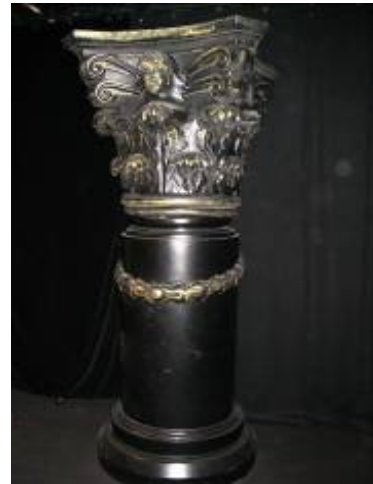

THE WILLIAM MAY CORPORATION – PROP HIRE

PROPS

Prices are exclusive of gst and represent weekend hire

Knight in Shining Armour
Quantity – 1 #PRO001
Height – 210 cm Width – 80 cm
Hire: \$250

Gold Male Torso
Quantity – 1 #PRO002
Height – 110 cm Width – 60 cm
Hire: \$85

Fibre Optic Trees
Quantity – 10 #PRO003
Height – 170 cm Width – 90 cm
Hire: \$35 each

Fibre Optic Trees
Create a winter wonderland

Black Velvet Stage Drops
Various lengths #PRO004
Hire: Call for quote

Velvet Rope Bollards
Qty: 2 #PRO005
Hire: \$25 each

World Globe + Antique Books
Quantity – 1 #PRO006
Height – 187 cm Width – 70 cm
Hire: \$95

Large Wooden Desk
Quantity – 1 #PRO007
Height – 85 cm Width – 160 cm
Hire: \$125

Coat of Arms Hanging Drape
Quantity – 1 #PRO008
Height – 240 cm Width – 160 cm
Hire: \$35

Angel Black & Gold Column
Quantity – 2 #PRO009
Height – 210 cm Width – 110 cm
Hire: \$100 each